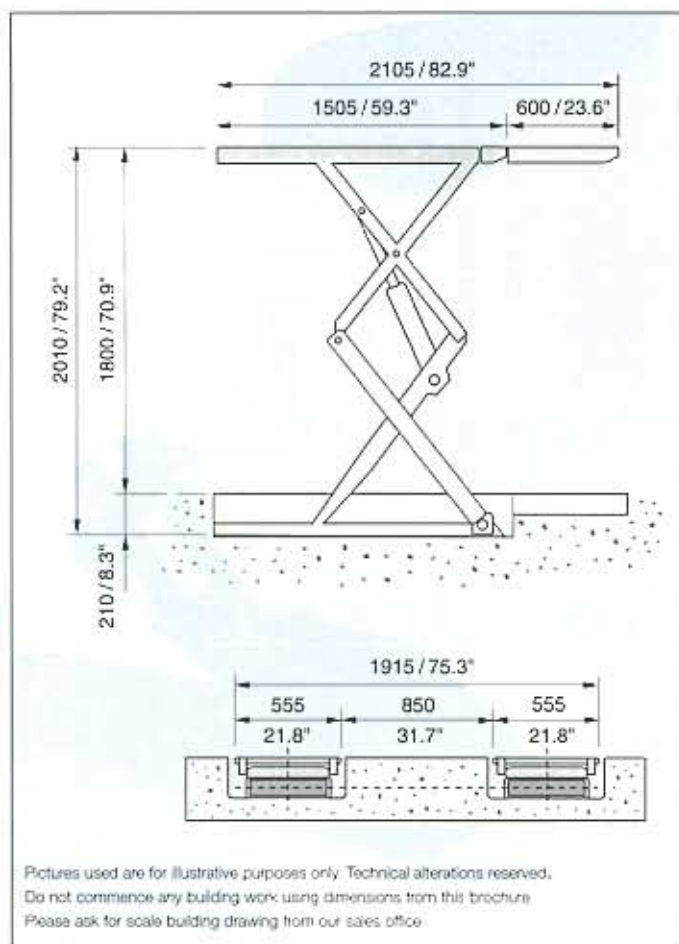

EUROPA 36R

STANDARD SHORT PLATFORM SCISSOR LIFT

SPECIFICATIONS, FEATURES AND OPTIONAL EXTRAS:

OPERATIONAL FEATURES:

- Maximum optimization of floor space with the flush mount version
- The torsion bar ensures a perfect level between the platforms. No need for periodic adjustments

Maximum safety:

- Double piston at reduced travel
- Hydraulic locking valve for each piston
- Antishearing system composed by safety bars on the platforms
- Two photocells for level control
- Self-lubricating bushings and pins throughout for maximum strength during operation and reduced maintenance
- Manual device for lift lowering in case of power cut

- Strong and stable when fully extended
- Anti-skid surface with diamond plate for safe drive-on and off operations
- Control panel of extremely reduced dimensions

OPTIONAL EXTRAS:

- Various fitting kits for cross-country vehicles and light vans, according to load distribution
- Control panel with waterproof, lockable cover kit for outdoor installation

TECHNICAL DATA – Europa 36R

Capacity	Kg	3600
Motor power (3ph)	kW	2.5
Motor power (1ph)	kW	1.8
Lifting Time (3ph)	secs	40
Lifting Time (1ph)	secs	40
Lowering Time (1ph)	secs	50
Power supply (3ph)		AC 50 Hz, 380-415V
Power supply (1ph)		AC 50 Hz, 220-240V

MAYWOOD EQUIPMENT GROUP LTD.

UNIT E3 LARKFIELD TRADING ESTATE NEW HYTHE LANE
LARKFIELD KENT ME20 6SW PHONE. 01622 718044 FAX. 01622 718045
Email. info@maywoodgroup.co.uk Internet. www.maywoodgroup.co.uk